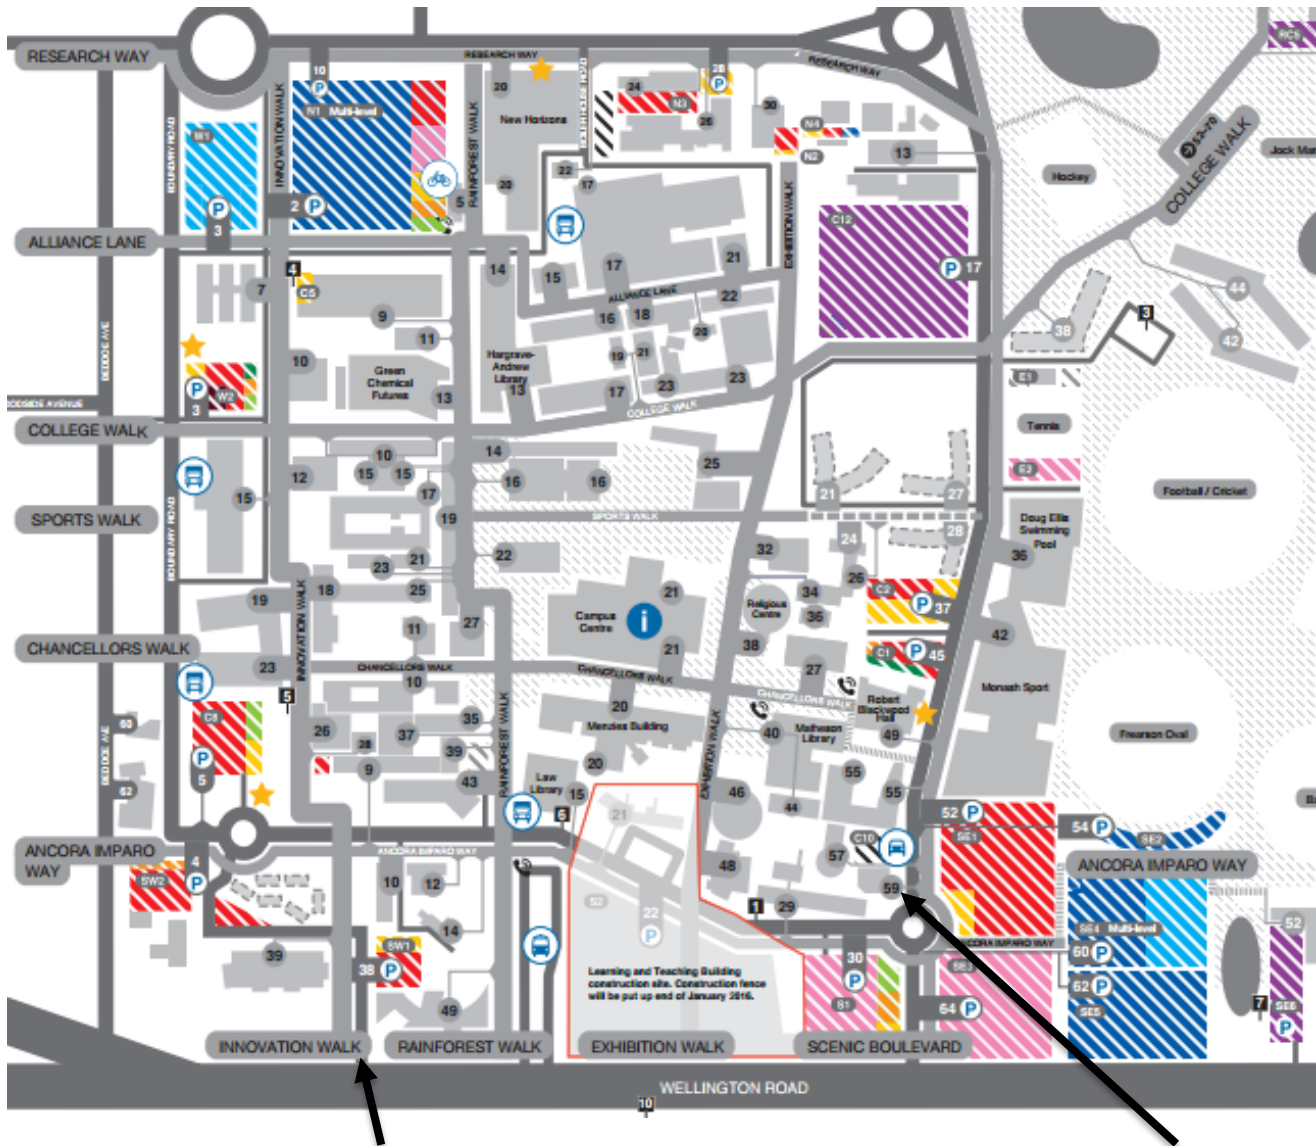

Monash University Clayton campus

Monash College

The below procedures are for when the student's host is not home

DURING OFFICE HOURS 9am to 5pm

Drive into Innovation walk (off Wellington Rd) park in the 10 min parking zone. **Display** MONASH sign on dashboard. **Ring** 9902 0318 or 9905 8326 for advice / instructions.

OUTSIDE OFFICE HOURS

Go to Security Guard's office

Walk inside the office with student and hand over to security guard.